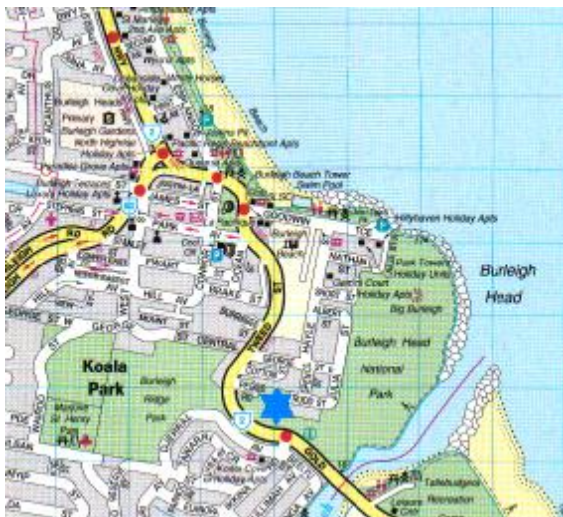

Passover Seder

Erev Pesach 14 Nissan 5766

(Wed 12 April 06)

You are welcome!

Thank you to those 121 people who joined us in the celebration feast remembering Adonai's hand upon his people!

Location:

**Burleigh Heads Christian Camp, Rudd Street
Burleigh Heads**

Beit Gan-Eden Messianic Community.

Seder is Kosher according to Torah of Moshe